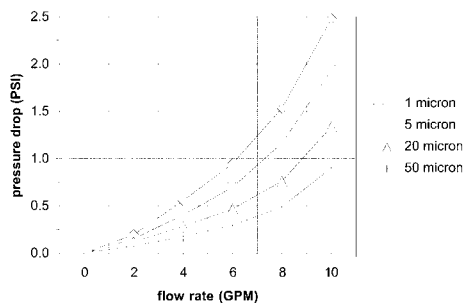

Add "S" suffix to model number.

Example: 7133S-20/05

JUMBO SERIES 4-1/2" OD

model	nominal length & efficiency rating	rated flow
7133J-98/01	10", 1μ	10 gpm
7133GJ-98/05	10", 5μ	
7133GJ-98/20	10", 20μ	
7133J-20/01	20", 1μ	20 gpm
7133GJ-20/05	20", 5μ	
7133GJ-20/20	20", 20μ	

notes

- All JUMBO 1 micron models feature dual-density 1μ inner layer and 20μ outer layer.
- All JUMBO 5 & 20 micron models available grooved only.
- operating temperature range: 40-100° F (4-38° C)

Pressure Drop, HydroPure™ Cartridges
10" Length