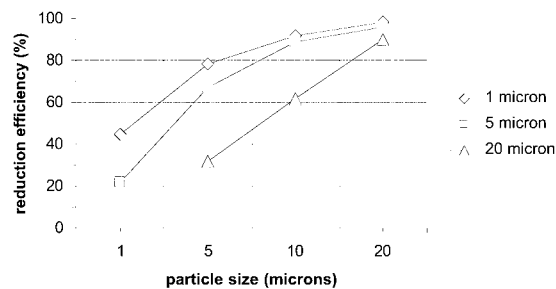

Filtration Efficiency
HydroPure™ Cartridges

**HYDRO SYSTEMS
INTERNATIONAL**

Hydro Systems International Inc.